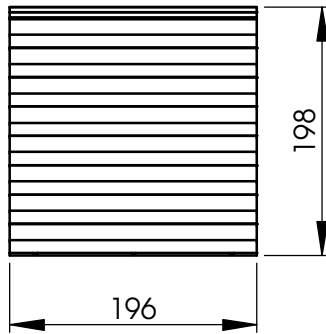

# ECHELON CD/DVD STORAGE SYSTEM - DIMENSION SHEET

Single CD-M Module

Single DVD-M Module

Side View

## MODULES CONNECTED VERTICALLY

Add 191mm for each additional CD/DVD module connected vertically

CD

DVD

## MODULES CONNECTED SIDE BY SIDE

Add 132mm for each additional CD module connected side by side

Add 198mm for each additional DVD modules connected side by side

CD

DVD

Configured for desk top with Base attached