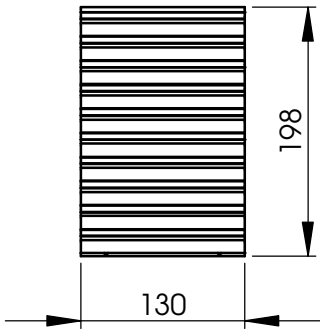

# ECHELON CD/DVD STORAGE SYSTEM - DIMENSION SHEET

Single CD-M Module

Single DVD-M Module

Side View

## MODULES CONNECTED VERTICALLY

Add 191mm for each additional CD/DVD module connected vertically

CD

DVD

## MODULES CONNECTED SIDE BY SIDE

Add 132mm for each additional CD module connected side by side

Add 198mm for each additional DVD modules connected side by side

CD

DVD

Configured for desk top with Base attached