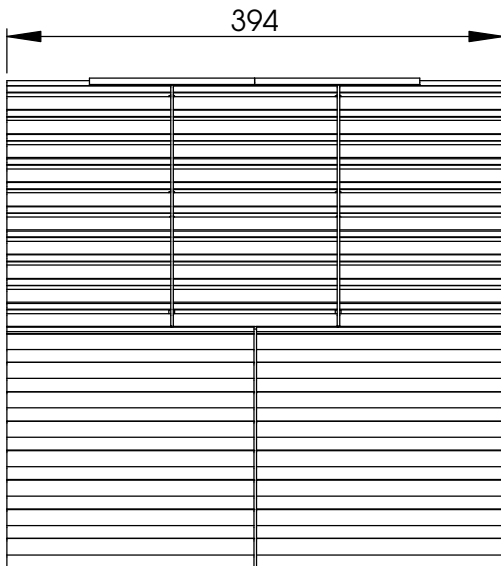

# ECHELON CD/DVD STORAGE SYSTEM - DIMENSION SHEET

Single CD-M Module

Single DVD-M Module

Side View

## MODULES CONNECTED VERTICALLY

Add 191mm for each additional CD/DVD module connected vertically

CD

DVD

## MODULES CONNECTED SIDE BY SIDE

Add 132mm for each additional CD module connected side by side

Add 198mm for each additional DVD modules connected side by side

CD

DVD

Configured for desk top with Base attached