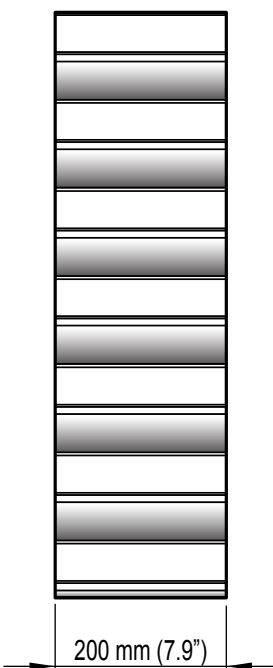

Dimensions of Standard Wine Rack Kits

6 Bottle Kit (KWR6)

12 Bottle Kit (KWR12)

Internal Cabinet Dimensions
for 12 Bottle Kit: 428mm W x 381mm H

Note: When building joinery to accommodate racks add 2mm to height and width.

24 Bottle Kit (KWR24)

Internal Cabinet Dimensions
for 24 Bottle Kit: 428mm W x 693mm H