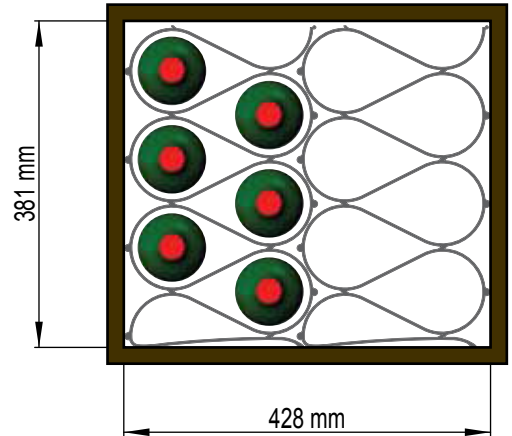

Dimensions of Standard Wine Rack Kits

6 Bottle Kit (KWR6)

12 Bottle Kit (KWR12)

Internal Cabinet Dimensions
for 12 Bottle Kit: 428mm W x 381mm H

Note: When building joinery to accommodate racks add 2mm to height and width.

24 Bottle Kit (KWR24)

Internal Cabinet Dimensions
for 24 Bottle Kit: 428mm W x 693mm H