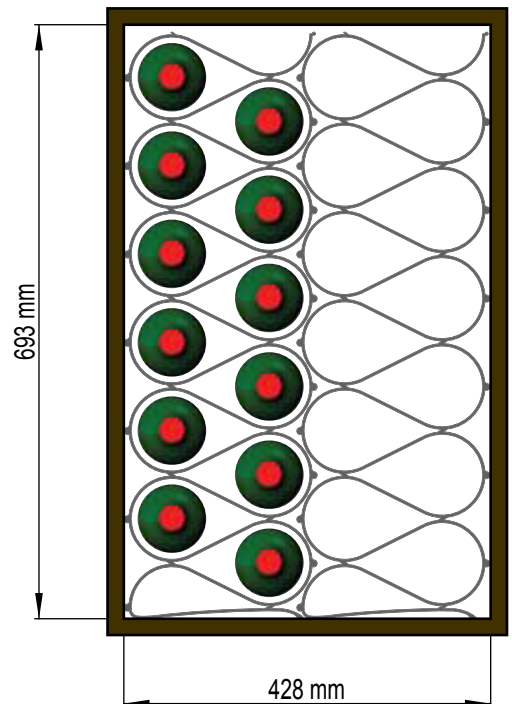

Dimensions of Standard Wine Rack Kits

6 Bottle Kit (KWR6)

12 Bottle Kit (KWR12)

Internal Cabinet Dimensions
for 12 Bottle Kit: 428mm W x 381mm H

Note: When building joinery to accommodate racks add 2mm to height and width.

24 Bottle Kit (KWR24)

Internal Cabinet Dimensions
for 24 Bottle Kit: 428mm W x 693mm H