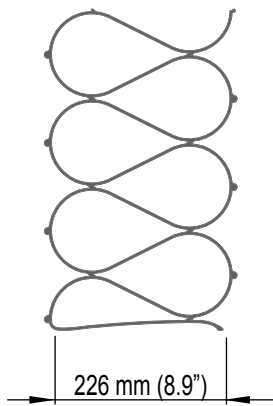

Dimensions of Standard Wine Rack Kits

6 Bottle Kit (KWR6)

12 Bottle Kit (KWR12)

Internal Cabinet Dimensions
for 12 Bottle Kit: 428mm W x 381mm H

Note: When building joinery to accommodate racks add 2mm to height and width.

24 Bottle Kit (KWR24)

Internal Cabinet Dimensions
for 24 Bottle Kit: 428mm W x 693mm H