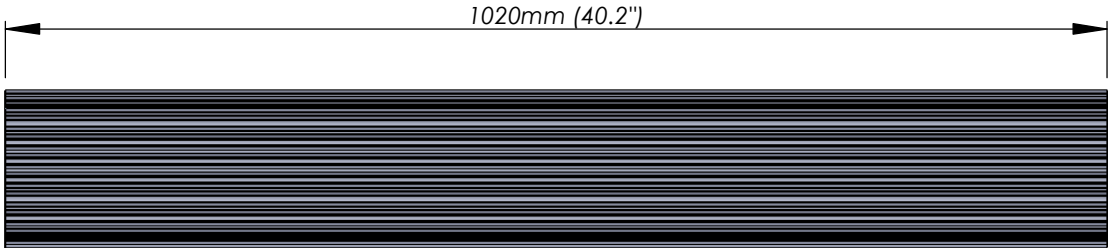

ECHELON CDH-1020 HORIZONTAL MODULES - DIMENSION SHEET

END VIEWS

CONNECTED MODULES - First Module is 145.5mm (5.7") wide.
Add 142.5mm (5.6") for each additional module.
Examples:
1x Module = 145.5mm (5.7")
2x Modules = 288mm (11.4")
3x Modules = 430.5mm (17")

TOP VIEW

CD and DVD case height above base of module

CAPACITY

Capacity per module:

- CD portrait orientation: 64 cases
- CD landscape orientation: 56 cases
- DVD portrait orientation: 56 case
- DVD landscape orientation: 40 cases