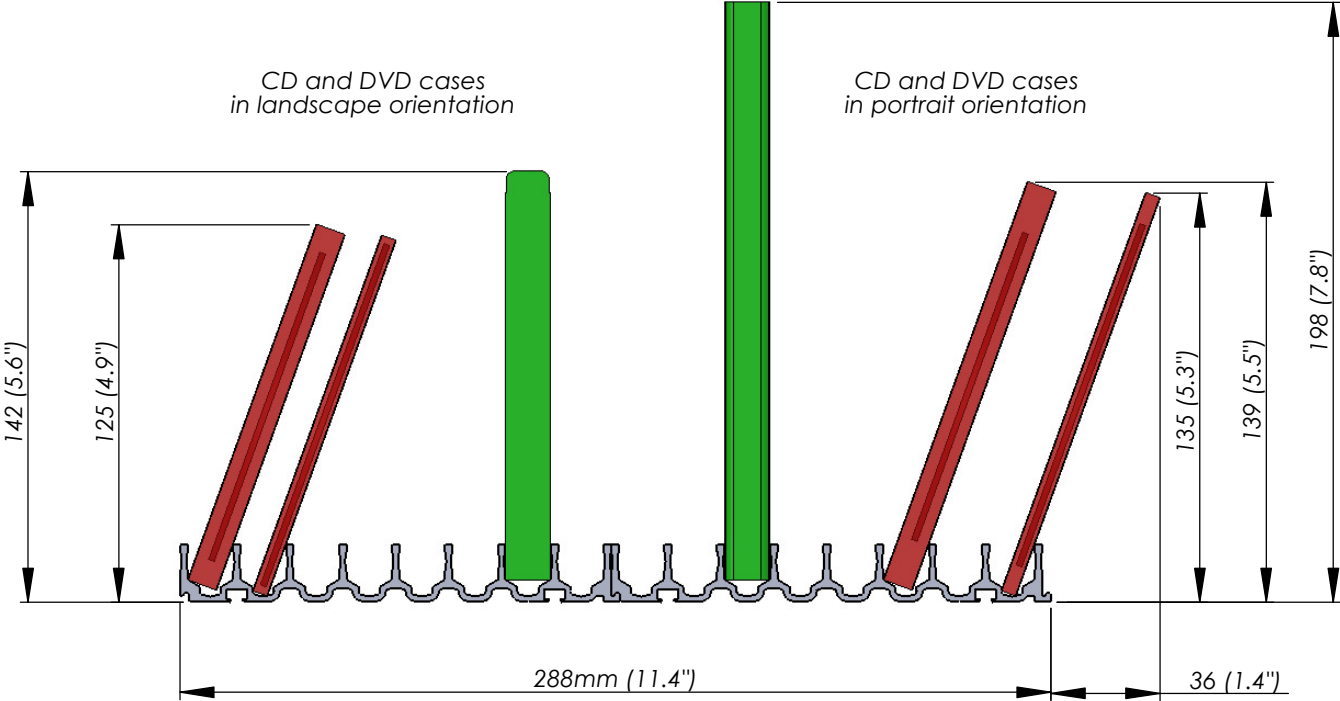

ECHELON CDH-1020 HORIZONTAL MODULES - DIMENSION SHEET

END VIEWS

CONNECTED MODULES - First Module is 145.5mm (5.7") wide.
Add 142.5mm (5.6") for each additional module.
Examples:
1x Module = 145.5mm (5.7")
2x Modules = 288mm (11.4")
3x Modules = 430.5mm (17")

TOP VIEW

CD and DVD case height above base of module

CAPACITY

Capacity per module:

- CD portrait orientation: 64 cases
- CD landscape orientation: 56 cases
- DVD portrait orientation: 56 case
- DVD landscape orientation: 40 cases