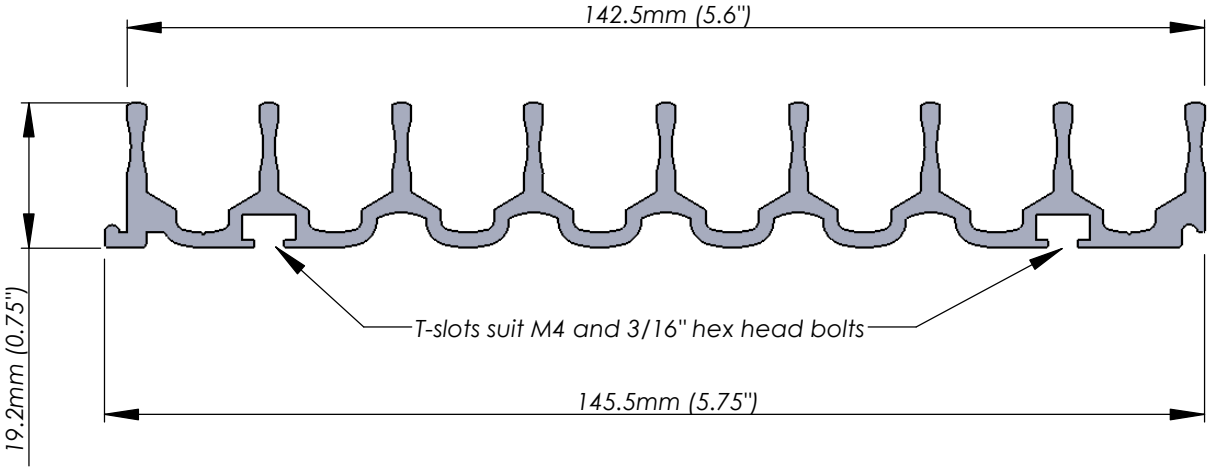

ECHELON CDH-1020 HORIZONTAL MODULES - DIMENSION SHEET

END VIEWS

CONNECTED MODULES - First Module is 145.5mm (5.7") wide.
Add 142.5mm (5.6") for each additional module.
Examples:
1x Module = 145.5mm (5.7")
2x Modules = 288mm (11.4")
3x Modules = 430.5mm (17")

TOP VIEW

CD and DVD case height above base of module

CAPACITY

Capacity per module:

- CD portrait orientation: 64 cases
- CD landscape orientation: 56 cases
- DVD portrait orientation: 56 case
- DVD landscape orientation: 40 cases