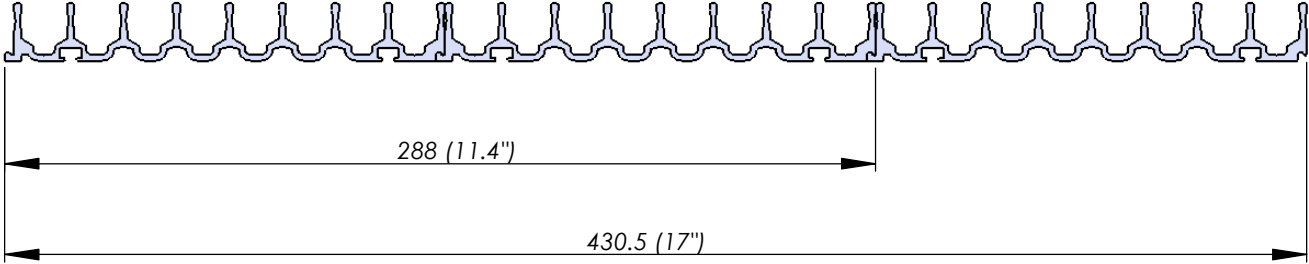

ECHELON CDH-1020 HORIZONTAL MODULES - DIMENSION SHEET

END VIEWS

CONNECTED MODULES - First Module is 145.5mm (5.7") wide.
Add 142.5mm (5.6") for each additional module.
Examples:
1x Module = 145.5mm (5.7")
2x Modules = 288mm (11.4")
3x Modules = 430.5mm (17")

TOP VIEW

CD and DVD case height above base of module

CAPACITY

Capacity per module:

- CD portrait orientation: 64 cases
- CD landscape orientation: 56 cases
- DVD portrait orientation: 56 case
- DVD landscape orientation: 40 cases