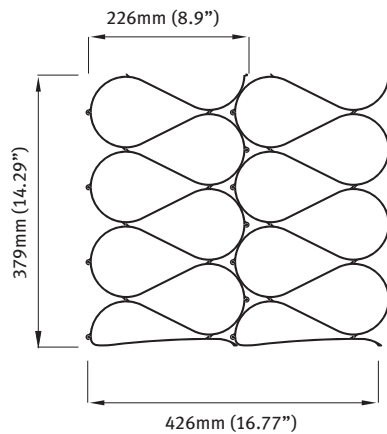

## Dimensions of Standard Wine Rack Kits

### 6 Bottle Kit (KWR6)

SIDE VIEW

INTERNAL CABINET DIMENSIONS

### 12 Bottle Kit (KWR12)

SIDE VIEW

INTERNAL CABINET DIMENSIONS

## 24 Bottle Kit (KWR24)

SIDE VIEW

INTERNAL CABINET DIMENSIONS