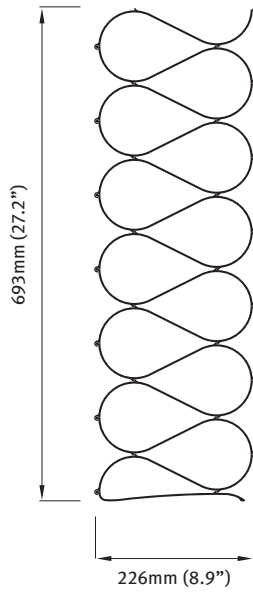

### 6 Bottle Kit (KWR6)

SIDE VIEW

INTERNAL CABINET DIMENSIONS

### 12 Bottle Kit (KWR12)

SIDE VIEW

INTERNAL CABINET DIMENSIONS

## 12 Bottle Kit Single Stack (KWR12-V)

SIDE VIEW

INTERNAL CABINET DIMENSIONS

## 24 Bottle Kit (KWR24)

SIDE VIEW

INTERNAL CABINET DIMENSIONS