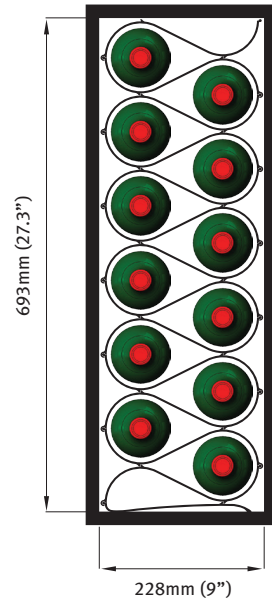

### 6 Bottle Kit (KWR6)

SIDE VIEW

INTERNAL CABINET DIMENSIONS

### 12 Bottle Kit (KWR12)

SIDE VIEW

INTERNAL CABINET DIMENSIONS

## 12 Bottle Kit Single Stack (KWR12-V)

SIDE VIEW

INTERNAL CABINET DIMENSIONS

## 24 Bottle Kit (KWR24)

SIDE VIEW

INTERNAL CABINET DIMENSIONS