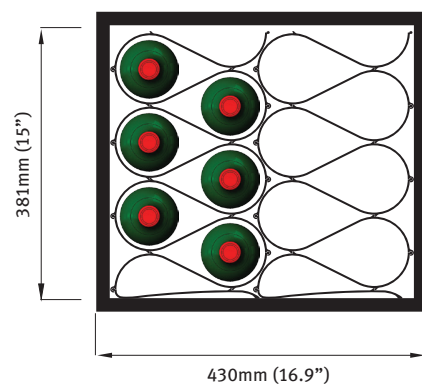

## Dimensions of Standard Wine Rack Kits

### 6 Bottle Kit (KWR6)

SIDE VIEW

INTERNAL CABINET DIMENSIONS

### 12 Bottle Kit (KWR12)

SIDE VIEW

INTERNAL CABINET DIMENSIONS

## 12 Bottle Kit Single Stack (KWR12-V)

SIDE VIEW

INTERNAL CABINET DIMENSIONS