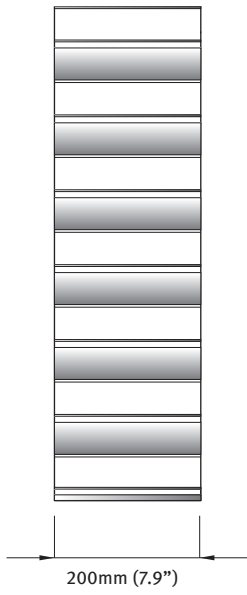

### 6 Bottle Kit (KWR6)

SIDE VIEW

INTERNAL CABINET DIMENSIONS

### 12 Bottle Kit (KWR12)

SIDE VIEW

INTERNAL CABINET DIMENSIONS

## 12 Bottle Kit Single Stack (KWR12-V)

SIDE VIEW

INTERNAL CABINET DIMENSIONS