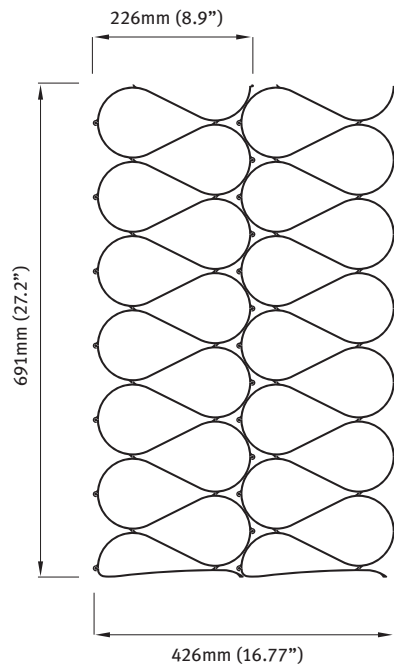

### 6 Bottle Kit (KWR6)

SIDE VIEW

INTERNAL CABINET DIMENSIONS

### 12 Bottle Kit (KWR12)

SIDE VIEW

INTERNAL CABINET DIMENSIONS

## 12 Bottle Kit Single Stack (KWR12-V)

SIDE VIEW

INTERNAL CABINET DIMENSIONS

## 24 Bottle Kit (KWR24)

SIDE VIEW

INTERNAL CABINET DIMENSIONS