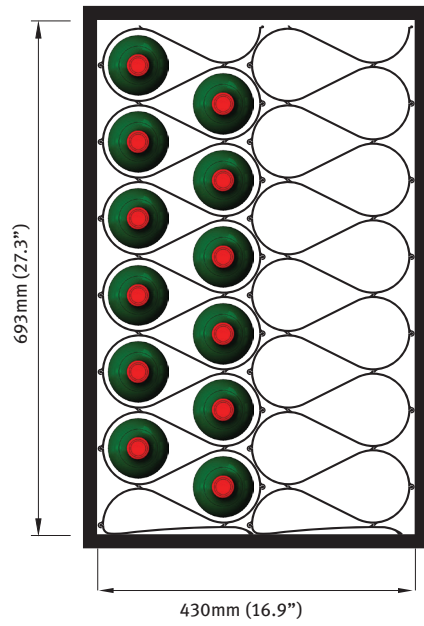

### 6 Bottle Kit (KWR6)

SIDE VIEW

INTERNAL CABINET DIMENSIONS

### 12 Bottle Kit (KWR12)

SIDE VIEW

INTERNAL CABINET DIMENSIONS

## 12 Bottle Kit Single Stack (KWR12-V)

SIDE VIEW

INTERNAL CABINET DIMENSIONS

## 24 Bottle Kit (KWR24)

SIDE VIEW

INTERNAL CABINET DIMENSIONS