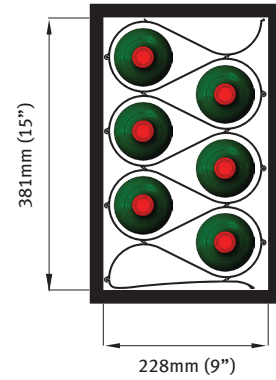

## Dimensions of Standard Wine Rack Kits

### 6 Bottle Kit (KWR6)

SIDE VIEW

INTERNAL CABINET DIMENSIONS

### 12 Bottle Kit (KWR12)

SIDE VIEW

INTERNAL CABINET DIMENSIONS

## 12 Bottle Kit Single Stack (KWR12-V)

SIDE VIEW

INTERNAL CABINET DIMENSIONS