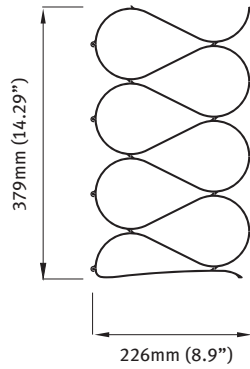

## Dimensions of Standard Wine Rack Kits

### 6 Bottle Kit (KWR6)

SIDE VIEW

INTERNAL CABINET DIMENSIONS

### 12 Bottle Kit (KWR12)

SIDE VIEW

INTERNAL CABINET DIMENSIONS

## 24 Bottle Kit (KWR24)

SIDE VIEW

INTERNAL CABINET DIMENSIONS