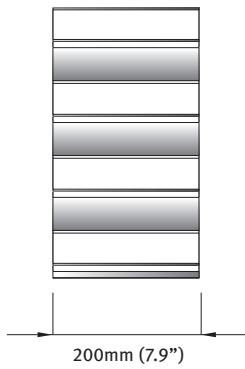

## Dimensions of Standard Wine Rack Kits

### 6 Bottle Kit (KWR6)

SIDE VIEW

INTERNAL CABINET DIMENSIONS

### 12 Bottle Kit (KWR12)

SIDE VIEW

INTERNAL CABINET DIMENSIONS

## 12 Bottle Kit Single Stack (KWR12-V)

SIDE VIEW

INTERNAL CABINET DIMENSIONS