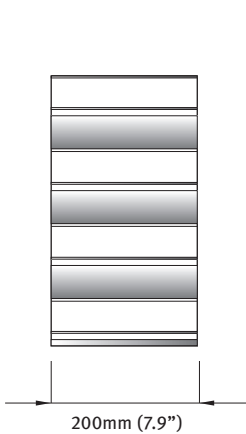

## Dimensions of Standard Wine Rack Kits

### 6 Bottle Kit (KWR6)

SIDE VIEW

INTERNAL CABINET DIMENSIONS

### 12 Bottle Kit (KWR12)

SIDE VIEW

INTERNAL CABINET DIMENSIONS

## 12 Bottle Kit Single Stack (KWR12-V)

SIDE VIEW

INTERNAL CABINET DIMENSIONS