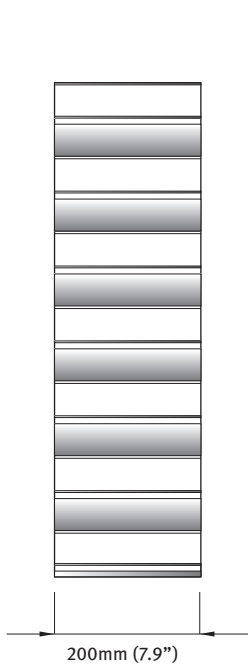

## 12 Bottle Kit Single Stack (KWR12-V)

SIDE VIEW

INTERNAL CABINET DIMENSIONS

## 24 Bottle Kit (KWR24)

SIDE VIEW

INTERNAL CABINET DIMENSIONS