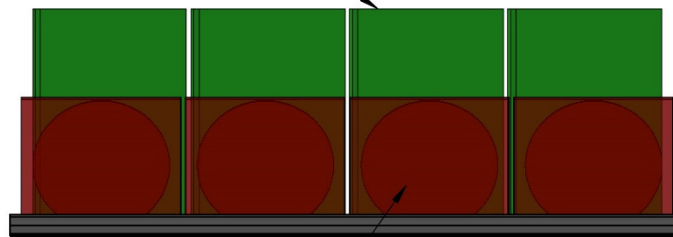

## CD/DVD Storage Modules Dimensions

Top View Model #CDH-590

Top View Model #CDH-1020

### End View with CD and DVD case heights

### CD and DVD capacities per module (8 rows per module)

Model #CDH-590 (590mm)

32x DVDs in portrait orientation  
24x DVDs in landscape orientation

32x CDs in landscape orientation  
or portrait orientation