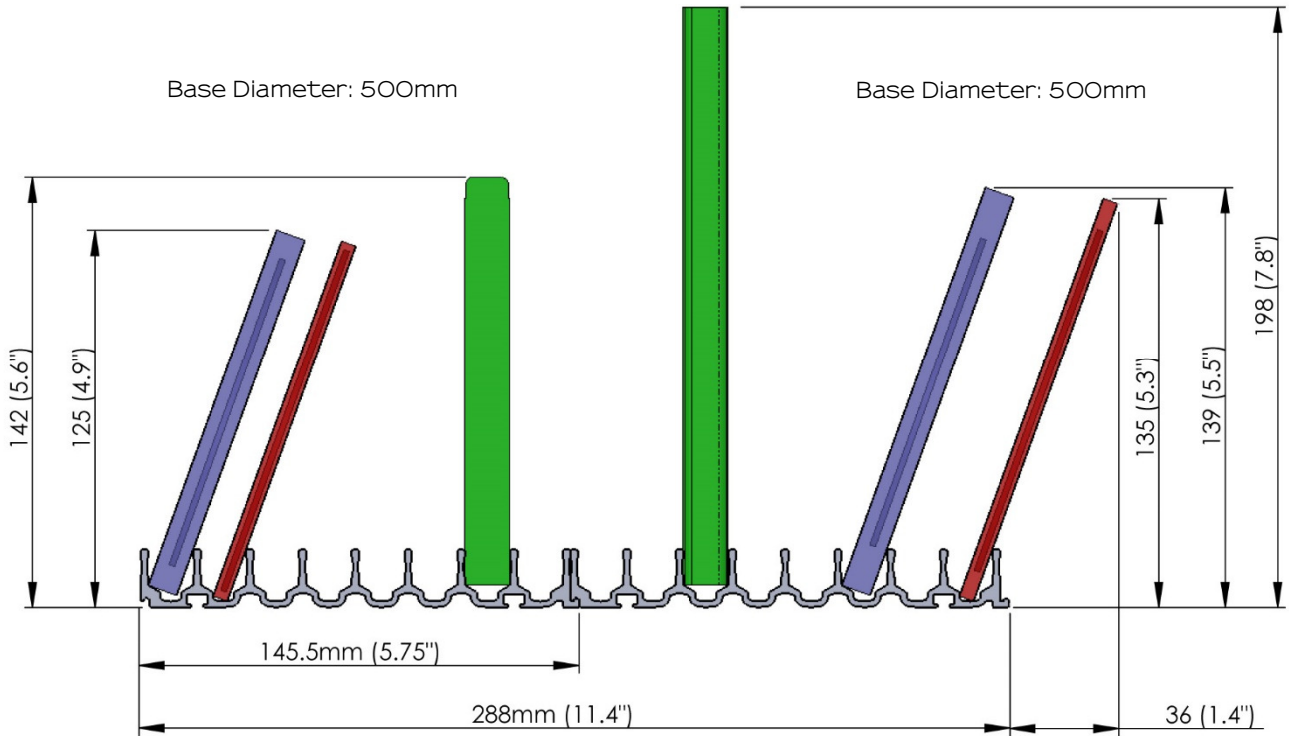

## CD/DVD Storage Modules Dimensions

Top View Model #CDH-590

Top View Model #CDH-1020

### End View with CD and DVD case heights

### CD and DVD capacities per module (8 rows per module)

Model #CDH-590 (590mm)

32x DVDs in portrait orientation  
24x DVDs in landscape orientation

32x CDs in landscape orientation  
or portrait orientation

Model #CDH-1020 (1020mm)

56x DVDs in portrait orientation  
40x DVDs in landscape orientation

56x CDs in landscape orientation  
64x CDs in portrait orientation