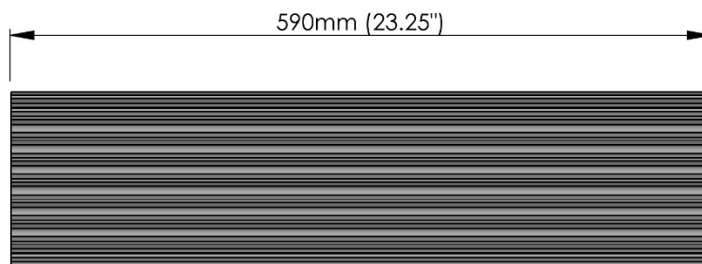

# echelon

## CD/DVD Storage Modules Dimensions

Top View Model #CDH-590

Top View Model #CDH-1020

### End View with CD and DVD case heights

### CD and DVD capacities per module (8 rows per module)

Model #CDH-590 (590mm)

32x DVDs in portrait orientation  
24x DVDs in landscape orientation

32x CDs in landscape orientation  
or portrait orientation