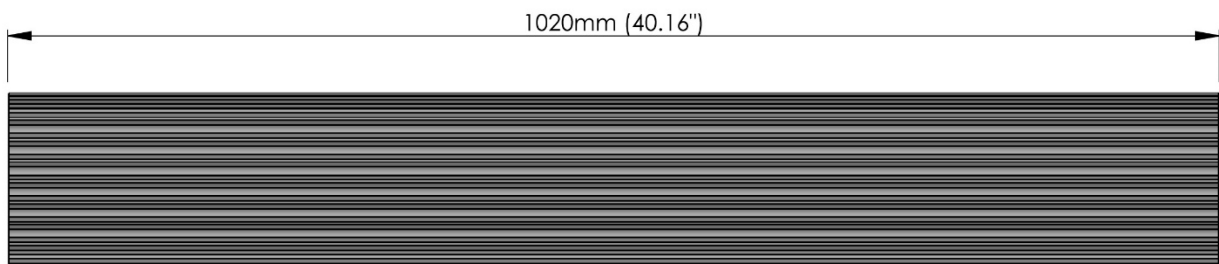

# echelon

## CD/DVD Storage Modules Dimensions

Top View Model #CDH-590

Top View Model #CDH-1020

### End View with CD and DVD case heights

### CD and DVD capacities per module (8 rows per module)

Model #CDH-590 (590mm)

32x DVDs in portrait orientation  
24x DVDs in landscape orientation

32x CDs in landscape orientation  
or portrait orientation