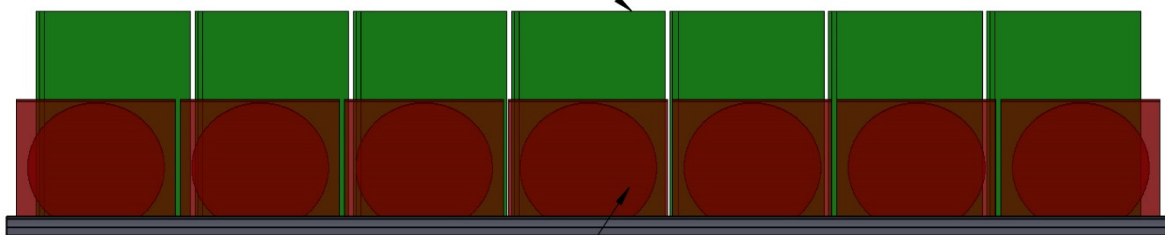

### CD and DVD capacities per module (8 rows per module)

Model #CDH-590 (590mm)

32x DVDs in portrait orientation  
24x DVDs in landscape orientation

32x CDs in landscape orientation  
or portrait orientation

Model #CDH-1020 (1020mm)

56x DVDs in portrait orientation  
40x DVDs in landscape orientation

56x CDs in landscape orientation  
64x CDs in portrait orientation