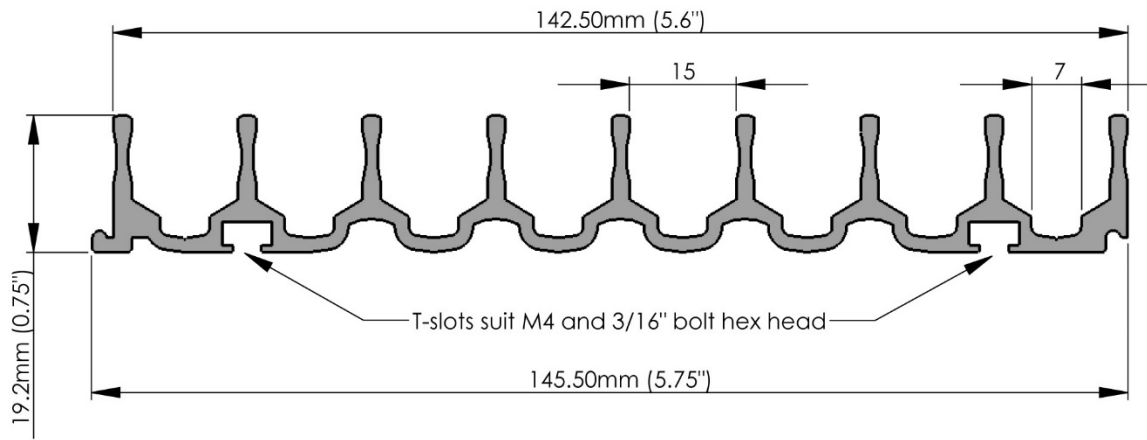

# echelon

## CD/DVD Storage Modules Dimensions

Top View Model #CDH-590

Top View Model #CDH-1020

### End View with CD and DVD case heights