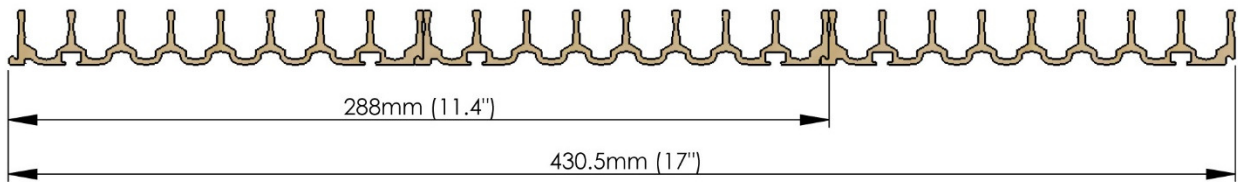

# echelon

## CD/DVD Storage Modules Dimensions

Top View Model #CDH-590

Top View Model #CDH-1020

### End View with CD and DVD case heights

### CD and DVD capacities per module (8 rows per module)

Model #CDH-590 (590mm)

32x DVDs in portrait orientation  
24x DVDs in landscape orientation

32x CDs in landscape orientation  
or portrait orientation